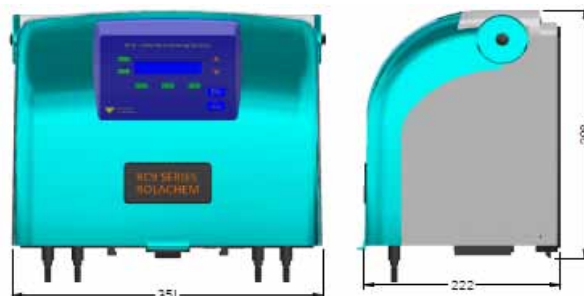

Specifications:

Model	Max RPM pH Pump	Pool Size (Litres)
RP9 0/1	1	45,000
RP9 0/5	5	120,000
RP9 0/20	20	250,000
RP9 0/CO2	CO2	-